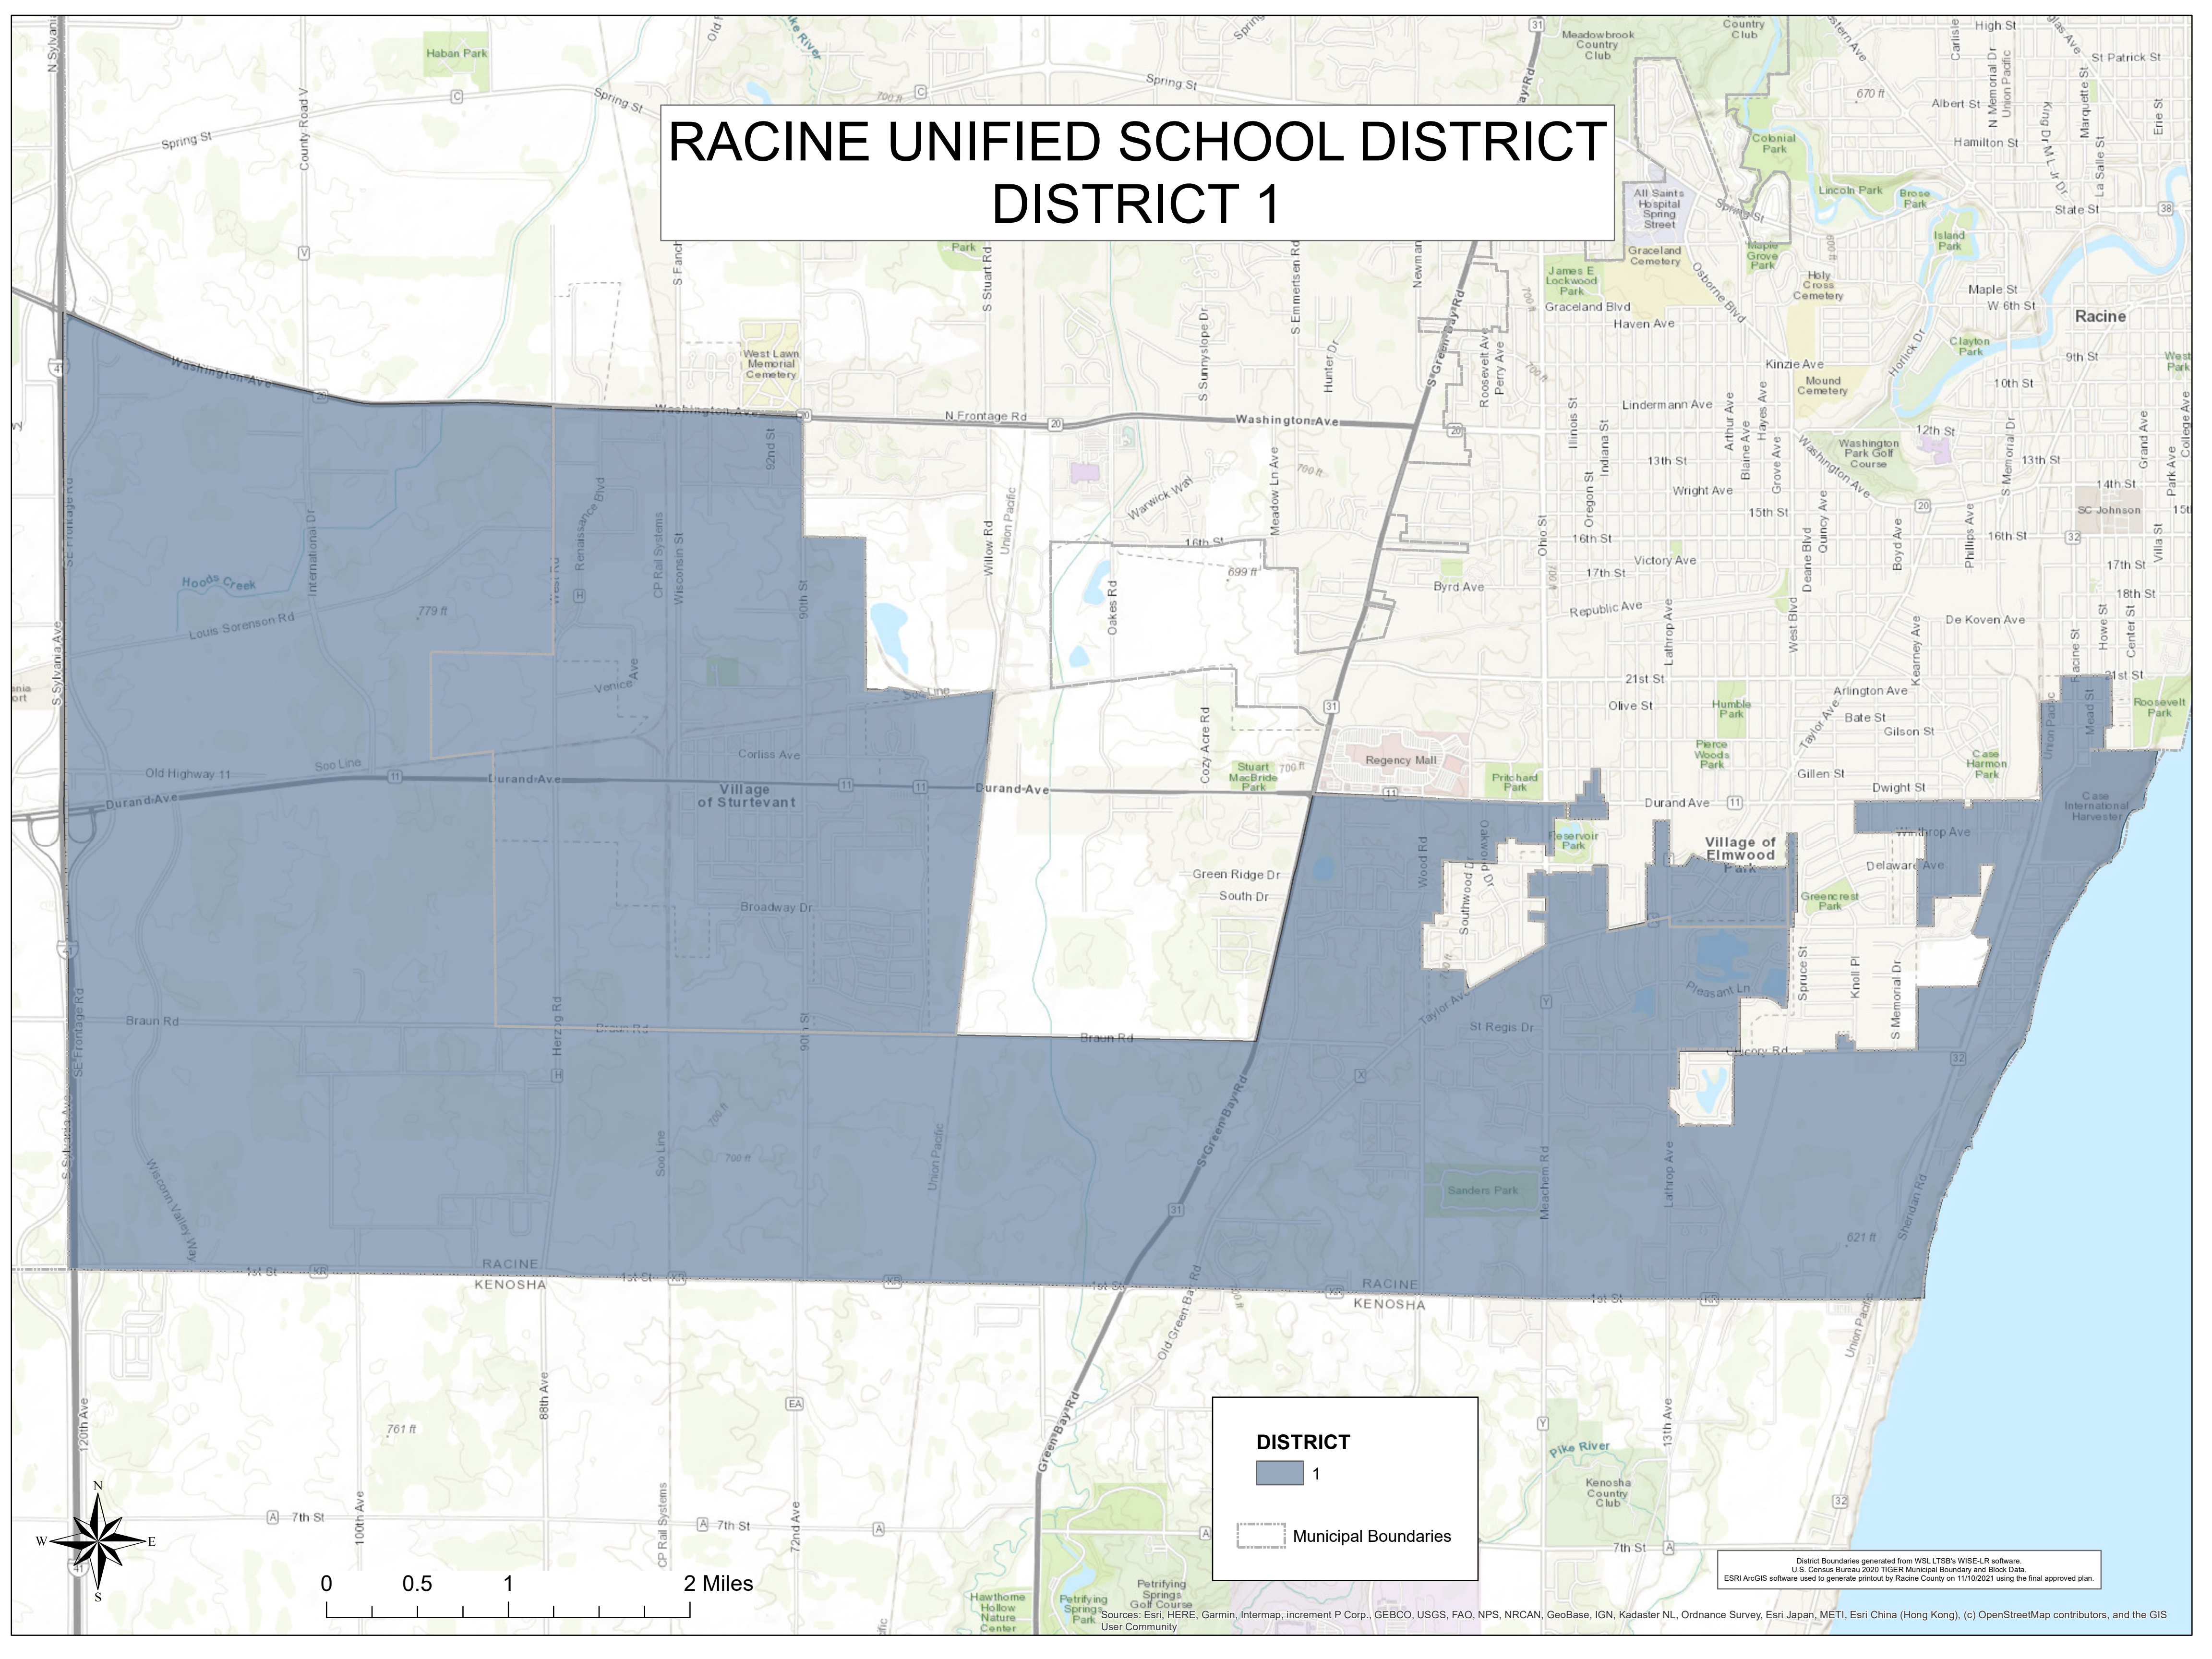

RACINE UNIFIED SCHOOL DISTRICT DISTRICT 1

DISTRICT

- 1

Municipal Boundaries